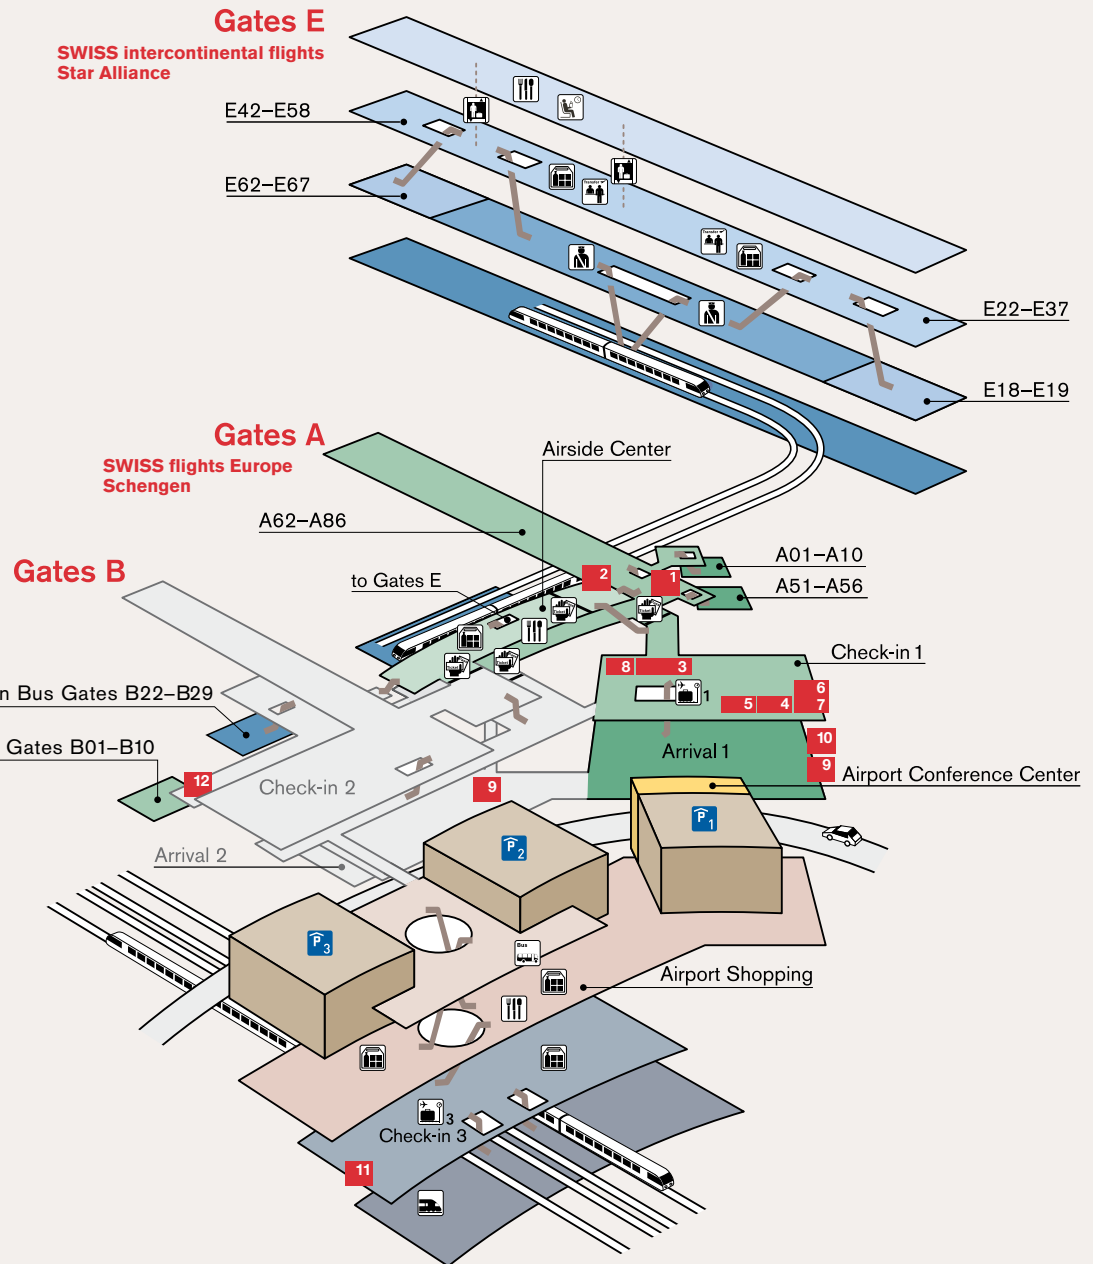

WELCOME TO ZURICH AIRPORT

GATES A

- 1 Transfer Desk
- 2 SWISS Lounge

CHECK-IN 1:

- 3 Check-in 1 (all classes)*
SWISS, Star Alliance members*
- 4 First Class Check-in Lounge
- 5 Special Assistance
(wheelchairs, minors, etc.)
- 6 Ticket Desk SWISS/British Midland
- 7 Ticket Desk Lufthansa/
Austrian Airlines
- 8 Ticket Offices: SAS/United/
Blue1/Tap

ARRIVAL 1/2

- 9 Lost & Found
- 10 SWISS Arrival Lounge

AIRPORT SHOPPING

- 11 Check-in 3 (all classes)
SWISS, Star Alliance members*

GATES B

- 12 SWISS Lounge (B22-B29)

- Bahn / Railway
- Check-in
- Shopping
- Lift
- Parking
- Ticketkontrolle / Ticket Control
- Polizei / Police
- Regionalbus / Bus Terminal
- Restaurant
- Transferschalter / Transfer Desk
- Warteraum / Waiting Room / Lounge
- Passkontrolle / Passport Control

* Adria Airways, Austrian Airlines, Blue1, British Midland, Croatia Airlines, LOT Polish Airlines, Lufthansa, SAS Scandinavian Airlines, SWISS, TAP Portugal, United Airlines (Check-in 1 only)