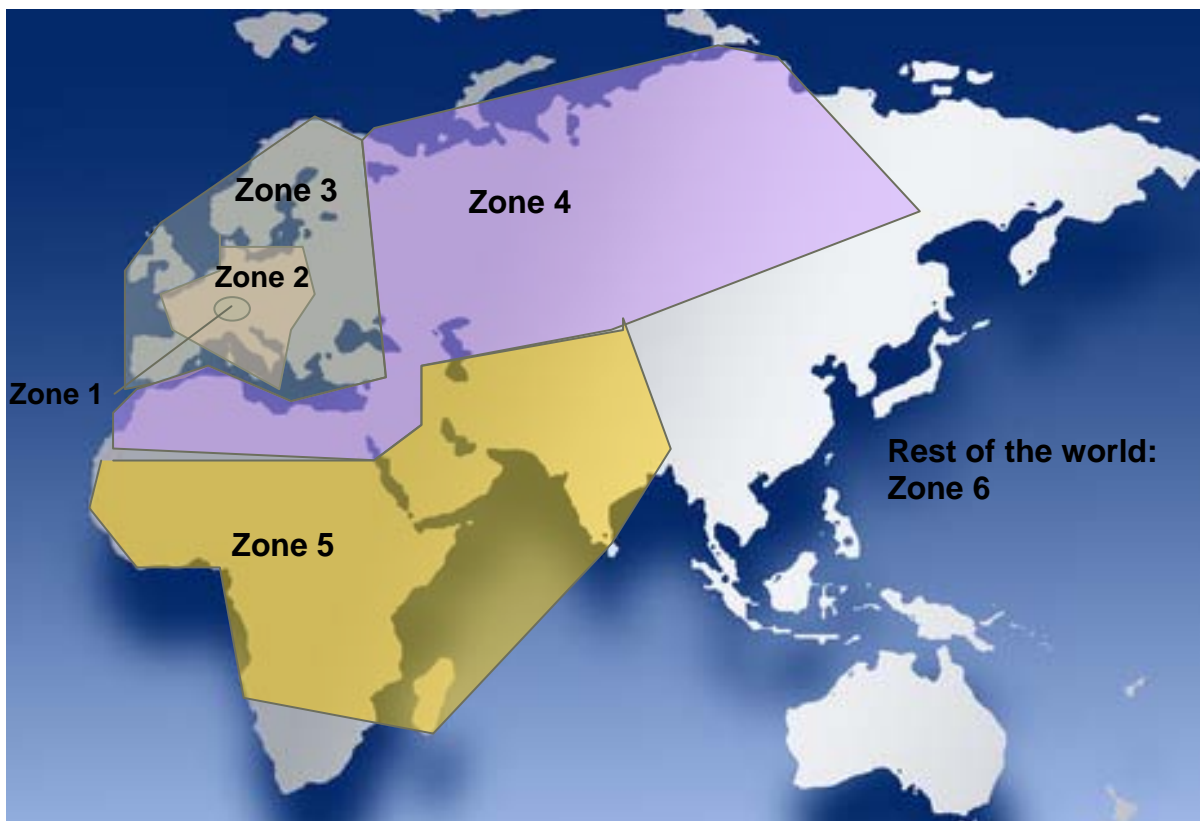

Explanation

1. The map below shows a rough demarcation of the baggage zones. In the tables below you can find the individual SWISS destinations within these zones. Find the zones for your departure airport and destination airport

Zone designation for excess baggage regulations

Zone 1

Switzerland	Basel, Lugano, Geneva, Zurich
-------------	-------------------------------

Zone 2

Austria	Vienna
Belgium	Brussels
Czech Republic	Prague
Denmark	Copenhagen
France	Nice, Paris
Germany	Berlin, Dusseldorf, Frankfurt, Hanover, Hamburg, Munich, Nuremberg, Stuttgart

Hungary	Budapest
Italy	Florence*, Milan, Rome, Venice
Luxemburg	Luxemburg
Netherlands	Amsterdam
Serbia	Belgrade

*as of April 2008

Zone 3

Bulgaria	Sofia*
Greece	Athens, Thessaloniki
Ireland	Dublin
Poland	Warsaw
Portugal	Lisbon, Porto
Romania	Bucharest
Sweden	Stockholm
Spain	Barcelona, Madrid, Malaga, Palma de Mallorca, Valencia
Turkey	Istanbul
United Kingdom	Birmingham, London, Manchester

*as of April 2008

Zone 4

Egypt	Cairo
Israel	Tel Aviv
Libya	Tripoli
Russia	Moscow, St. Petersburg*

*as of April 2008

Zone 5

Cameroon	Douala, Yaoundé
Equatorial Guinea	Malabo
India	Bombay, Delhi
Kenya	Nairobi
Oman	Muscat
Saudi Arabia	Jeddah, Riyadh
Tanzania	Dar es Salam
United Arab Emirates	Dubai